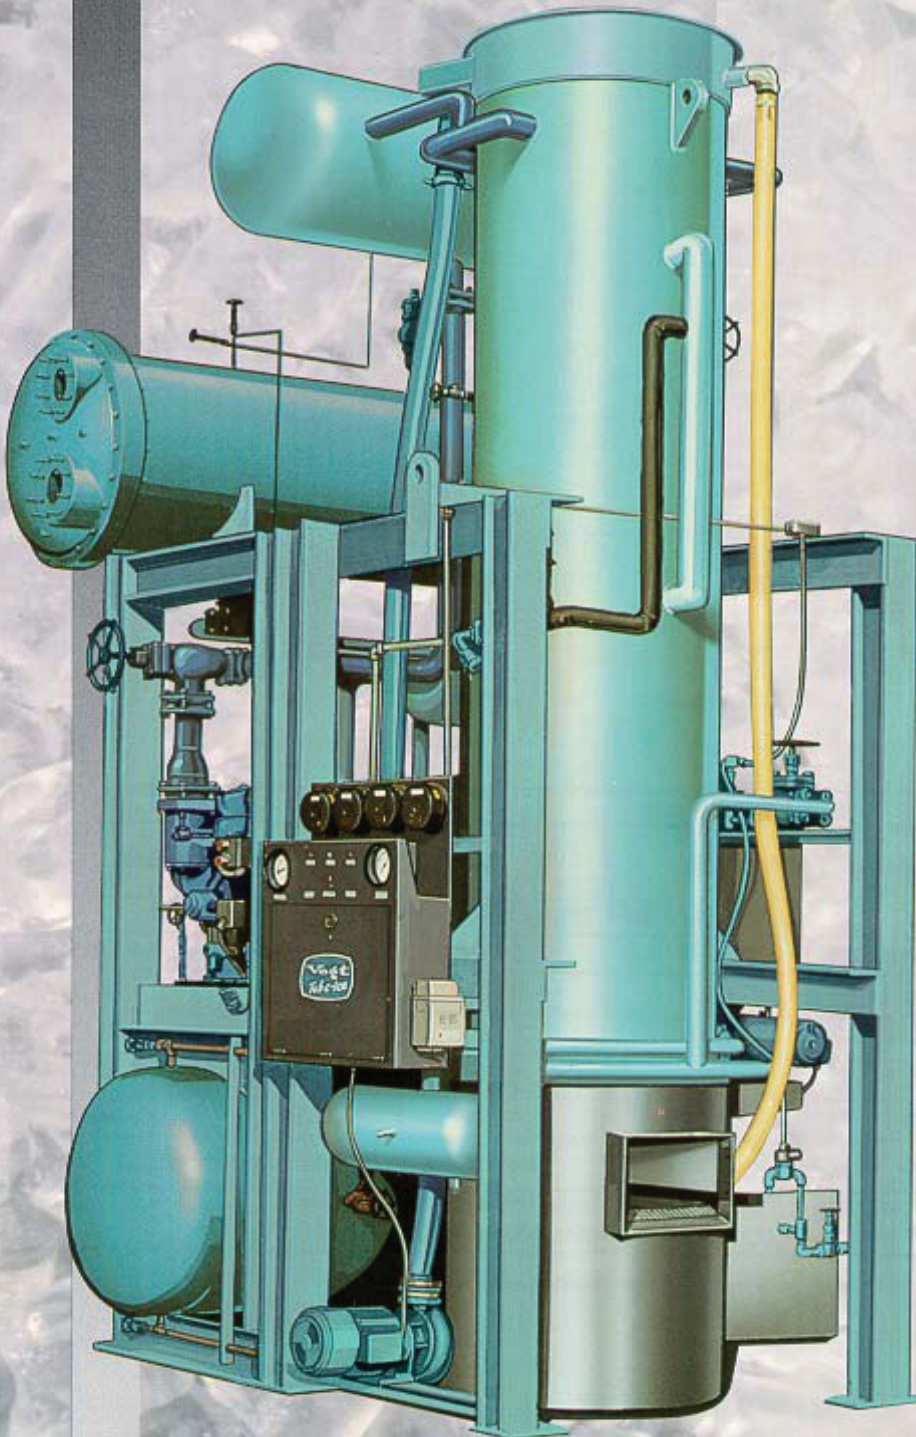

P34A/P34F

Vogt Tube-Ice Machines

Standard Features

- 3 Ice Sizes:
7/8", 1 1/8", 1 3/8" diameter
- Up to 50 tons per day
- 25 Year Lifetime Factory Warranty*
- Stainless Steel Water Pump with TEFC Motor
- R22 Refrigerant or Ammonia
- Factory Tested and Certified
- Easily Maintained Stainless Steel Cutter and Water Tank
- Controls U.L. Approved
- High Energy Efficiency

Options

- Stainless Steel Shell
- Programmable Logic Controller (PLC)
- Crushed Ice

*Please see your dealer for details.

**Vogt
Tube-Ice**

"ORDER BY 4:00 AND OUT THE DOOR!"

5709 Harrison Ave. • Cincinnati, OH 45248
1.800.543.1581 • modernice.com

VOGT TUBE-ICE[®] MACHINES

Models P34A/P34F

SPECIFICATIONS

	MODEL P34A (Ammonia Refrigerant)			MODEL P34F (R-22 Refrigerant)		
WATER TEMPERATURE	STANDARD CAPACITY, TONS PER 24 HOURS					
	7/8" DIA. ICE	1 1/8" DIA. ICE	1 3/8" DIA. ICE	7/8" DIA. ICE	1 1/8" DIA. ICE	1 3/8" DIA. ICE
80 °F	37.0	40.3	38.0	38.0	43.0	39.0
70 °F	39.0	42.8	40.0	40.0	45.5	41.0
60 °F	41.3	45.5	42.3	42.0	48.5	43.0
50 °F	43.3	48.1	44.3	44.0	51.2	45.0
WEIGHT (LBS)	OPERATING: 25,000 SHIPPING: 21,500			OPERATING: 26,000 SHIPPING: 22,000		
STANDARD ELECTRICAL	POWER: 460V, 3P, 60 Hz CONTROLS: 230V, 1P, 60 Hz (OPTIONAL ELECTRICAL ARRANGEMENTS ON REQUEST)					