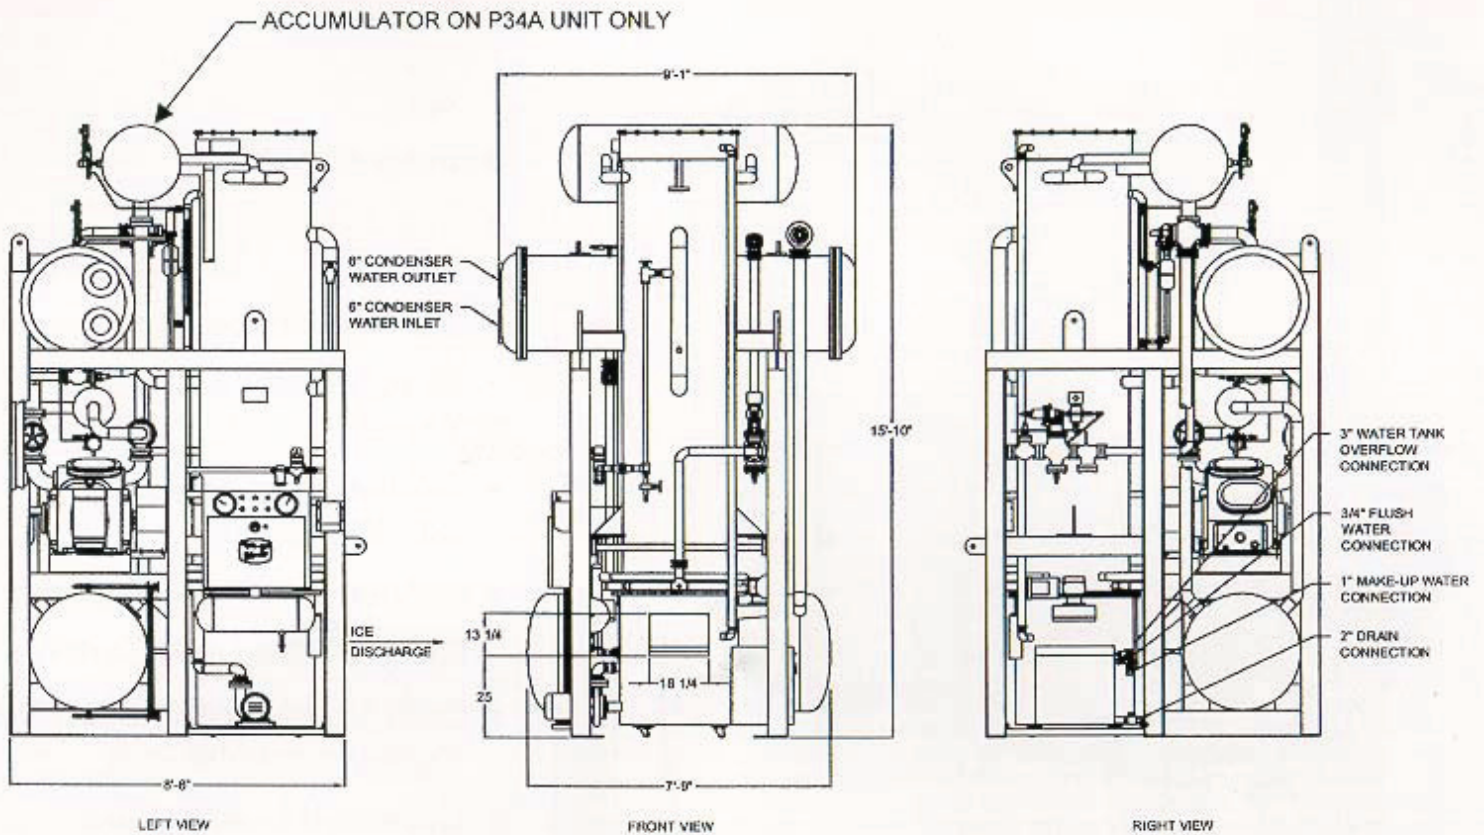

P34A/P34F

Vogt Tube-Ice Machines

Standard Features

- 3 Ice Sizes:
7/8", 1 1/8", 1 3/8" diameter
- Up to 50 tons per day
- 25 Year Lifetime Factory Warranty*
- Stainless Steel Water Pump with TEFC Motor
- R22 Refrigerant or Ammonia
- Factory Tested and Certified
- Easily Maintained Stainless Steel Cutter and Water Tank
- Controls U.L. Approved
- High Energy Efficiency

Options

- Stainless Steel Shell
- Programmable Logic Controller (PLC)
- Crushed Ice

*Please see your dealer for details.

**Vogt
Tube-Ice**

"ORDER BY 4:00 AND OUT THE DOOR!"

5709 Harrison Ave. • Cincinnati, OH 45248
1.800.543.1581 • modernice.com

VOGT TUBE-ICE[®] MACHINES

Models P34A/P34F

SPECIFICATIONS

	MODEL P34A (Ammonia Refrigerant)			MODEL P34F (R-22 Refrigerant)		
WATER TEMPERATURE	STANDARD CAPACITY, TONS PER 24 HOURS					
	7/8" DIA. ICE	1 1/8" DIA. ICE	1 3/8" DIA. ICE	7/8" DIA. ICE	1 1/8" DIA. ICE	1 3/8" DIA. ICE
80 °F	37.0	40.3	38.0	38.0	43.0	39.0
70 °F	39.0	42.8	40.0	40.0	45.5	41.0
60 °F	41.3	45.5	42.3	42.0	48.5	43.0
50 °F	43.3	48.1	44.3	44.0	51.2	45.0
WEIGHT (LBS)	OPERATING: 25,000 SHIPPING: 21,500			OPERATING: 26,000 SHIPPING: 22,000		
STANDARD ELECTRICAL	POWER: 460V, 3P, 60 Hz CONTROLS: 230V, 1P, 60 Hz (OPTIONAL ELECTRICAL ARRANGEMENTS ON REQUEST)					