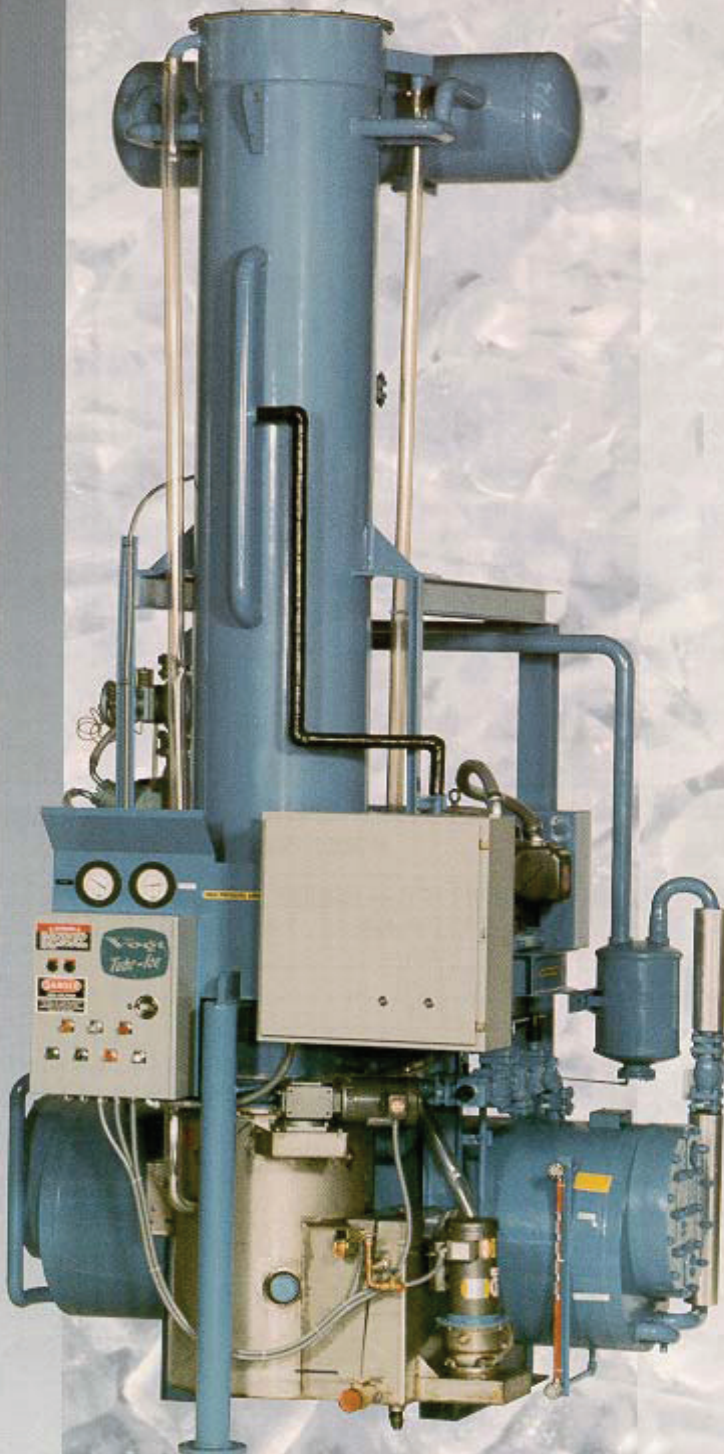

P24A/P24F

Vogt Tube-Ice Machines

Standard Features

- 3 Ice Sizes:
7/8", 1 1/8", 1 3/8" diameter
- Up to 25 tons per day
- 25 Year Lifetime Factory Warranty*
- Self Contained Packaged Unit
- R-22 or Ammonia
- Factory Tested and Certified
- Easily Maintained Stainless Steel Cutter and Water Tank
- Controls U.L. Approved
- High Energy Efficiency

Options

- Stainless Steel Shell
- PLC Ready
- Crushed Ice

*Please see your dealer for details.

Vogt
Tube-Ice

"ORDER BY 4:00 AND OUT THE DOOR!"

5709 Harrison Ave. • Cincinnati, OH 45248
1.800.543.1581 • modernice.com

Vogt® Tube-Ice Machines

SPECIFICATIONS

	MODEL P24A (Ammonia Refrigerant)			MODEL P24F (R-22 Refrigerant)		
WATER TEMPERATURE	STANDARD CAPACITY, TONS PER 24 HOURS					
	7/8" DIA. ICE	1 1/8" DIA. ICE	1 3/8" DIA. ICE	7/8" DIA. ICE	1 1/8" DIA. ICE	1 3/8" DIA. ICE
80 °F	17.7	22.0	19.7	20.3	23.6	21.6
70 °F	18.7	23.3	20.8	21.6	25.1	23.0
60 °F	19.9	24.7	22.1	23.1	26.7	24.5
50 °F	21.2	26.3	23.6	24.7	28.6	26.3
WEIGHT (LBS)	OPERATING: 13,360 SHIPPING: 11,800	OPERATING: 13,760 SHIPPING: 12,200	OPERATING: 13,760 SHIPPING: 12,200	OPERATING: 13,160 SHIPPING: 11,600	OPERATING: 13,560 SHIPPING: 12,000	OPERATING: 13,560 SHIPPING: 12,000
STANDARD ELECTRICAL	POWER: 460V, 3P, 60 Hz CONTROLS: 230 V, 1P, 60 Hz (OPTIONAL ELECTRICAL ARRANGEMENTS ON REQUEST)					