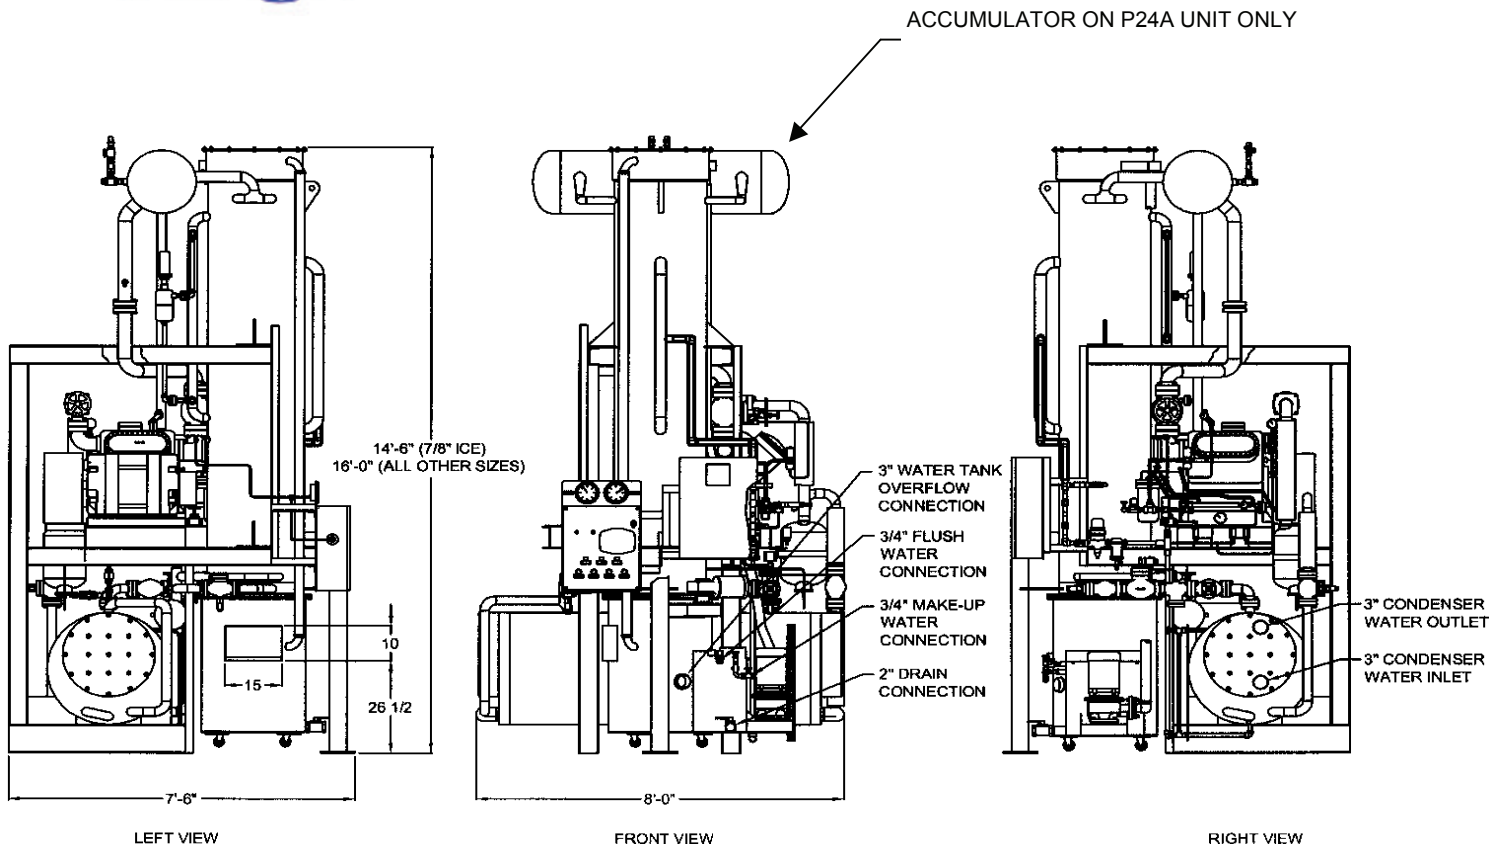

P24A/P24F

Vogt Tube-Ice Machines

Standard Features

- 3 Ice Sizes:
7/8", 1 1/8", 1 3/8" diameter
- Up to 25 tons per day
- 25 Year Lifetime Factory Warranty*
- Self Contained Packaged Unit
- R-22 or Ammonia
- Factory Tested and Certified
- Easily Maintained Stainless Steel Cutter and Water Tank
- Controls U.L. Approved
- High Energy Efficiency

Vogt® Tube-Ice Machines

SPECIFICATIONS

	MODEL P24A (Ammonia Refrigerant)			MODEL P24F (R-22 Refrigerant)		
WATER TEMPERATURE	STANDARD CAPACITY, TONS PER 24 HOURS					
	7/8" DIA. ICE	1 1/8" DIA. ICE	1 3/8" DIA. ICE	7/8" DIA. ICE	1 1/8" DIA. ICE	1 3/8" DIA. ICE
80 °F	17.7	22.0	19.7	20.3	23.6	21.6
70 °F	18.7	23.3	20.8	21.6	25.1	23.0
60 °F	19.9	24.7	22.1	23.1	26.7	24.5
50 °F	21.2	26.3	23.6	24.7	28.6	26.3
WEIGHT (LBS)	OPERATING: 13,360 SHIPPING: 11,800	OPERATING: 13,760 SHIPPING: 12,200	OPERATING: 13,760 SHIPPING: 12,200	OPERATING: 13,160 SHIPPING: 11,600	OPERATING: 13,560 SHIPPING: 12,000	OPERATING: 13,560 SHIPPING: 12,000
STANDARD ELECTRICAL	POWER: 460V, 3P, 60 Hz CONTROLS: 230 V, 1P, 60 Hz (OPTIONAL ELECTRICAL ARRANGEMENTS ON REQUEST)					